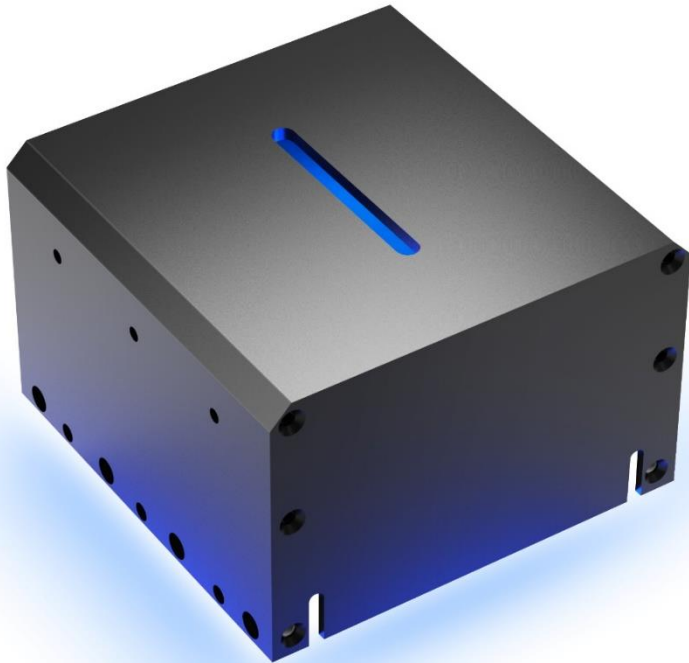

Dome Light

No. 05

Model : KLD-L-100x100-WCL

Specifications

- Model : KLD-L-100x100-WCL
- LED COLOR : Blue
- VOLTAGE : 12V / 24V
- POWER : -
- INTERNAL DIAMETER(A) : 40x5mm
- EXTERNAL DIAMETER (B) : 100mm
- HEIGHT(C) : 65mm
- LIGHTING AREA DIAMETER (D) : 96x64

Dimension