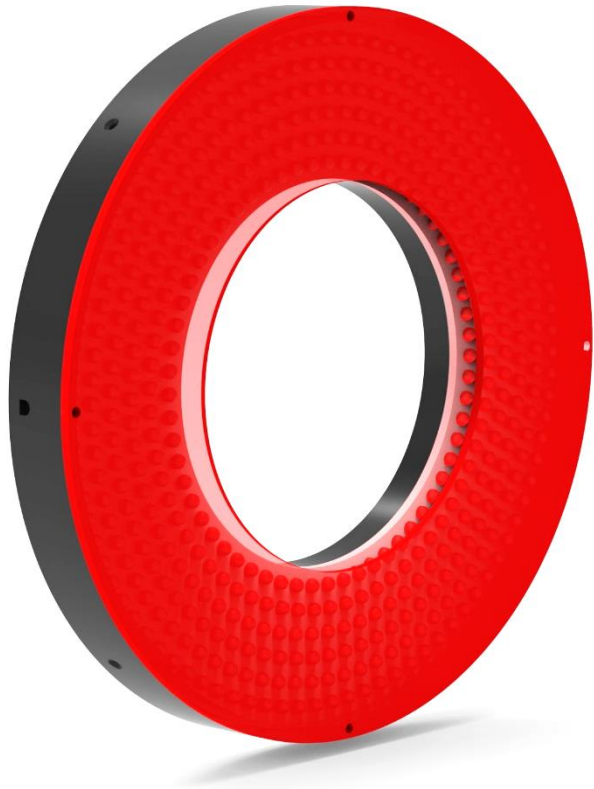

Direct Ring Light

No. 09
Model : KLR-D-150x80

Specifications

- Model : KLR-D-150x80
- LED COLOR : Red
- VOLTAGE : 12V / 24V
- POWER : -
- INTERNAL DIAMETER : 80mm
- (A) : 150mm
- EXTERNAL DIAMETER : 163mm
- (B)
- HEIGHT (C)

Dimension