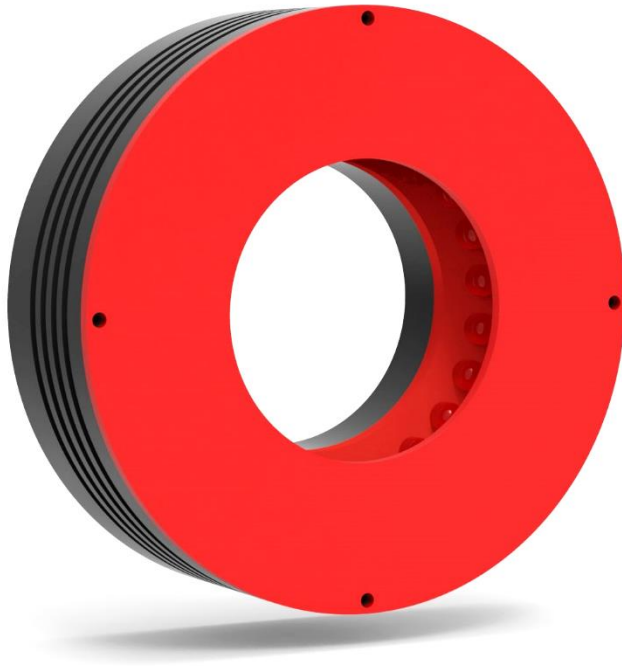

Direct Ring Light

No. 06

Model : KLR-D-90x45-G5P

Specifications

- Model : KLR-D-90x45-G5P
- LED COLOR : Red
- VOLTAGE : 12V / 24V
- POWER :
- INTERNAL DIAMETER : 45mm
- (A) : 90mm
- EXTERNAL DIAMETER : 30mm
- (B)
- HEIGHT (C)

Dimension