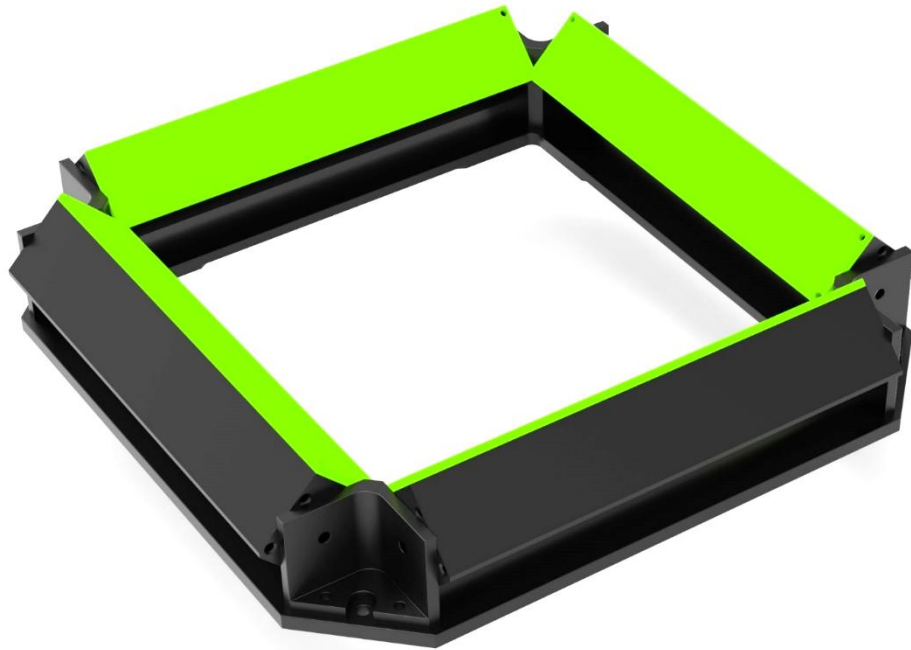

# Square Bar Type Light

No. 09  
Model : KL-SQL-129x129

## Specifications

|                      |   |                |
|----------------------|---|----------------|
| • Model              | : | KL-SQL-129x129 |
| • LED COLOR          | : | Green          |
| • VOLTAGE            | : | 12V / 24V      |
| • POWER              | : | -              |
| • HOUSING LENGTH (A) | : | 184mm          |
| • HOUSING WIDTH (B)  | : | 184mm          |
| • HEIGHT(C)          | : | 30mm           |
| • LWINDOW SIZE (D)   | : | 129mm          |

## Dimension