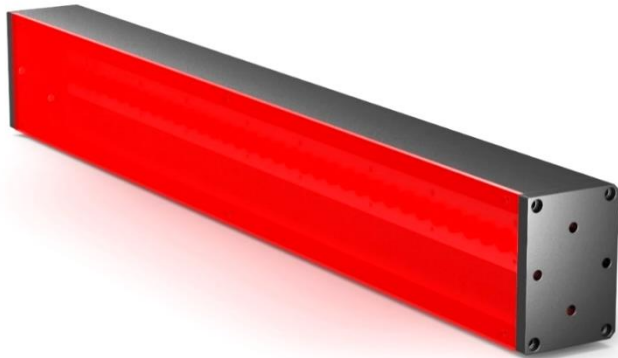

# High Brightness LED Line Light

No. 08  
Model : KLLS-D-360x40

## Specifications

• Model	:	KLLS-D-360x40
• LED COLOR	:	Red
• VOLTAGE	:	12V / 24V
• POWER	:	-
• HOUSING LENGTH(A)	:	370mm
• HOUSING WIDTH (B)	:	50mm
• HEIGHT(C)	:	35mm
• LIGHTING AREA SIZE (D)	:	370x36mm