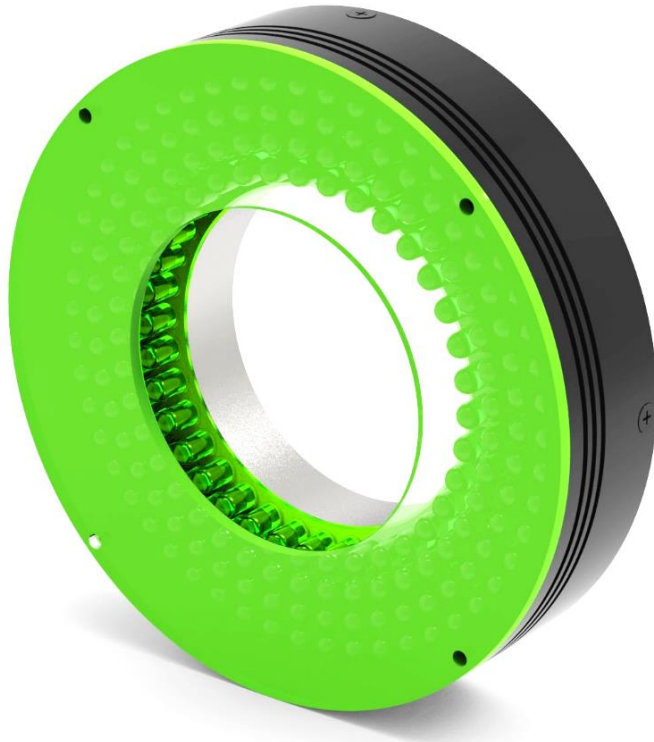

# Direct Ring Light

No. 07

Model : KLR-D-90x47-R3P

## Specifications

- Model : KLR-D-90x47-R3P
- LED COLOR : Green
- VOLTAGE : 12V / 24V
- POWER :
- INTERNAL DIAMETER : 47mm
- (A) : 90mm
- EXTERNAL DIAMETER : 20mm
- (B)
- HEIGHT (C)

## Dimension